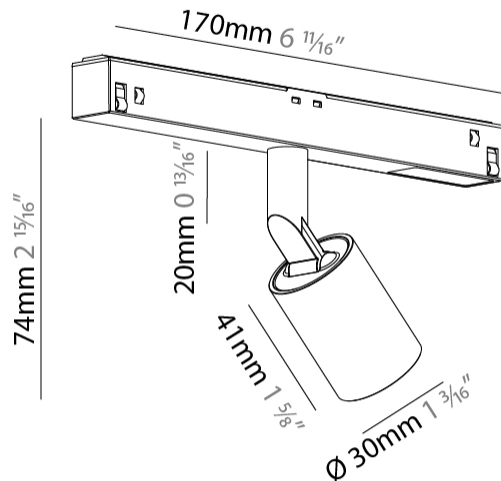

1. To build a product code in our configurator select the specify button on the base model # product page
2. To build a manual product code on this datasheet choose from the options listed below in blue font and add the suffix to the base model #

GENERAL

Series: Centriq
Subseries: Centriq for Clicktrack
Brand: Prolicht
Division: Architectural
Mounting Type: Track
Mounting Location: Ceiling
Subcategory: Spots

PHYSICAL

Shape: Cylinder
Diameter (mm): 40
Diameter (in): 1 5/16
Length (mm): 170
Length (in): 6 11/16
Height (mm): 88
Height (in): 3 7/16
Light Distribution: Adjustable / Direct
Fixture Finish: SSR / BKV / CWI / CRY / HAB / UFT / ITA / RUA / FTG / MYG / LOD / PUS / FRO / FUP / KIA / POP / BLS / SPG / MEY / GOH / GUM / CHC / COM / ABZ / JAG / OBR / MOS / ROR
Fixture Material: Aluminum

ELECTRICAL

Lamp Type: LED (Zhaga Standard)
Input Wattage (W): 6
Total Output Wattage (W): 5.4
Dimming: Non-Dimmable
Driver Included: No
Driver Location: Remote
Driver Type: Constant Voltage - Universal
Driver Class: Class 2
Input Voltage (V): 48
Constant Current (MA): 340
Upon Request: 0-10Vdc dimming / DALI dimming

LED

Number of LEDs: 1
Color Temperature (°K): 2700 / 3000 / 4000
Max. Delivered Lumen (lm): 494 / 519 / 526
CRI: >90 CRI

OPTICAL

Reflector°: 20 / 40 / 50
Optic°: 31 / 36
Adjustability: Rotational 360°; Tilt 90° (±45°)

RATINGS AND CERTIFICATIONS

Certified By: Certified for North American Standards
IP rating: IP20